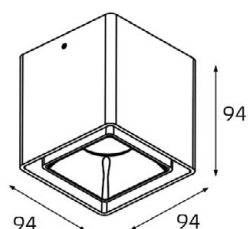

GU10 220V LED 1X9W
IP20

Комплектация:
Fashion FX1 white
+ Fashion FXR gold