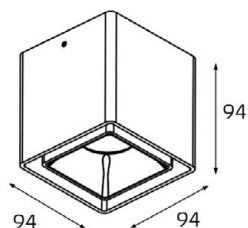

GU10 220V LED 1X9W
IP20

Комплектация:
Fashion FX1 white
+ Fashion FXR black